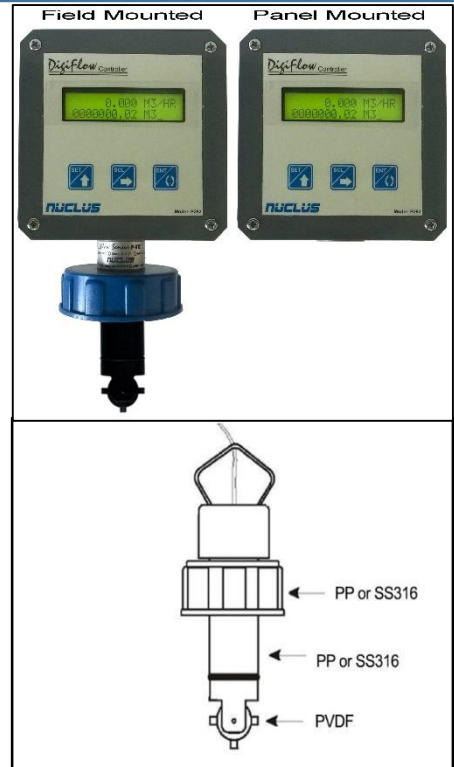

Insertion Paddle Wheel type Flow Rate Indicator Totalizer – Series-282

NK Instruments Pvt. Ltd. has Insertion Paddle Wheel type Flow Rate Indicator with Totalizer in 282 series. Those are available in Panel mounted (P-282) and Field Mounted (F 282) versions. The meter has programmable scale factor with direct units for flow rate in M3/hr, LPH, LPM, LPS, GPM us & GPM, uk and totalizer reading in m3, Liters & Gallon. Sizes available from ½” up to 20”. This model have optional Relay output which is operate on Totalizer (used for Batching and Dosing application) on flow rate (used as flow switch)

Technical Specifications for Flow Rate Indicating Totalizer (series 282)

Function	: Flow Rate Indicator and Totalizer
Display	: 16 X 2 LCD display
Supply of Voltage	: 230 V AC
Linearity	: ± 1% of full range
Repeatability	: ± 0.5% of full range
Inputs	: flow sensor (P812)
Configuration Lock	: Password protection
Calibration	: Using front membrane keys
Output	: 5A, 230 V AC max. Potential Free Relay SPDT (Please specify, Relay – on Rate of Flow or, on Total Flow)
Meter size	: 110 X 110 X 150 mm
Cutout Size	: 90 mm X 90 mm
Protection Rating	: Weatherproof to IP65

Similar Meter is available in flameproof version also.

LINE SIZE SELECTION

Size	15 NB	25 NB	40 NB	50 NB	65 NB	80 NB	100 NB
Min Flow m3/hr	0.23	0.88	2.04	3.50	6.30	8.00	14.0
Max Flow m3/hr	2.60	8.80	20.4	35.0	63.0	80.0	140

TYPE OF SENSOR INSTALLATION FITTINGS

Weld Block

SS 'T' fitting with
Threaded end

SS 'T' fitting with
stub end

SS T fitting with
welded flange

Weld Adaptor

Fitting Installation Condition

All type of flow meter requires straight run, as per site condition following straight pipe lengths must be provided for best result.