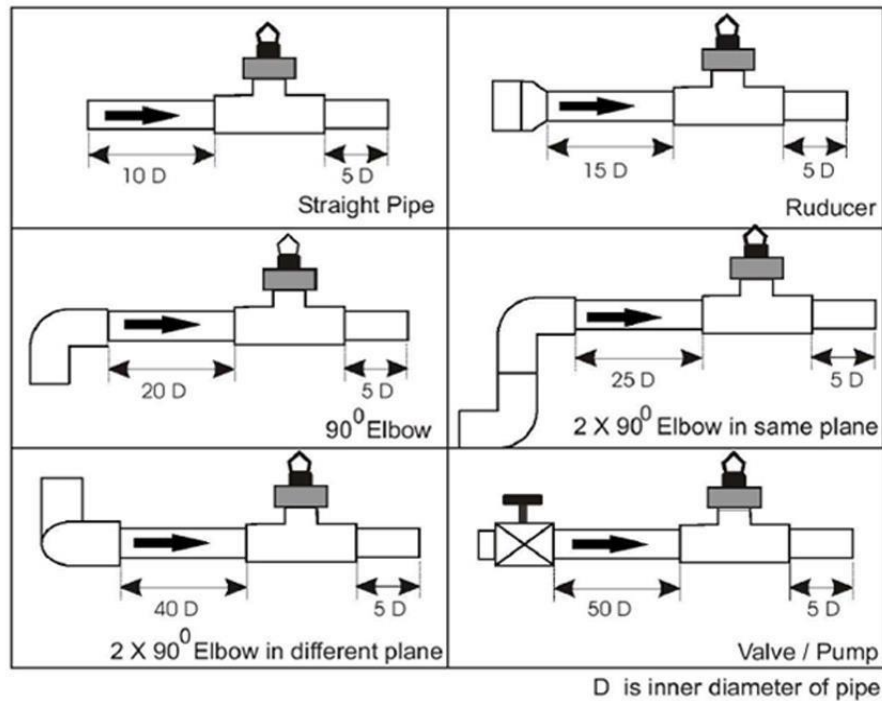

Insertion Paddle Wheel type Flow Rate Indicator Totalizer – Series-282

NK Instruments Pvt. Ltd. has Insertion Paddle Wheel type Flow Rate Indicator with Totalizer in 282 series. Those are available in Panel mounted (P-282) and Field Mounted (F 282) versions. The meter has programmable scale factor with direct units for flow rate in M3/hr, LPH, LPM, LPS, GPM us & GPM, uk and totalizer reading in m3, Liters & Gallon. Sizes available from ½” up to 20”. This model have optional Relay output which is operate on Totalizer (used for Batching and Dosing application) on flow rate (used as flow switch)

Technical Specifications for Flow Rate Indicating Totalizer (series 282)

Function	: Flow Rate Indicator and Totalizer
Display	: 16 X 2 LCD display
Supply of Voltage	: 230 V AC
Linearity	: ± 1% of full range
Repeatability	: ± 0.5% of full range
Inputs	: flow sensor (P812)
Configuration Lock	: Password protection
Calibration	: Using front membrane keys
Output	: 5A, 230 V AC max. Potential Free Relay SPDT (Please specify, Relay – on Rate of Flow or, on Total Flow)
Meter size	: 110 X 110 X 150 mm
Cutout Size	: 90 mm X 90 mm
Protection Rating	: Weatherproof to IP65

TYPE OF SENSOR INSTALLATION FITTINGS

Weld Block

SS 'T' fitting with
Threaded end

SS 'T' fitting with
stub end

SS T fitting with
welded flange

Weld Adaptor

Fitting Installation Condition

All type of flow meter requires straight run, as per site condition following straight pipe lengths must be provided for best result.