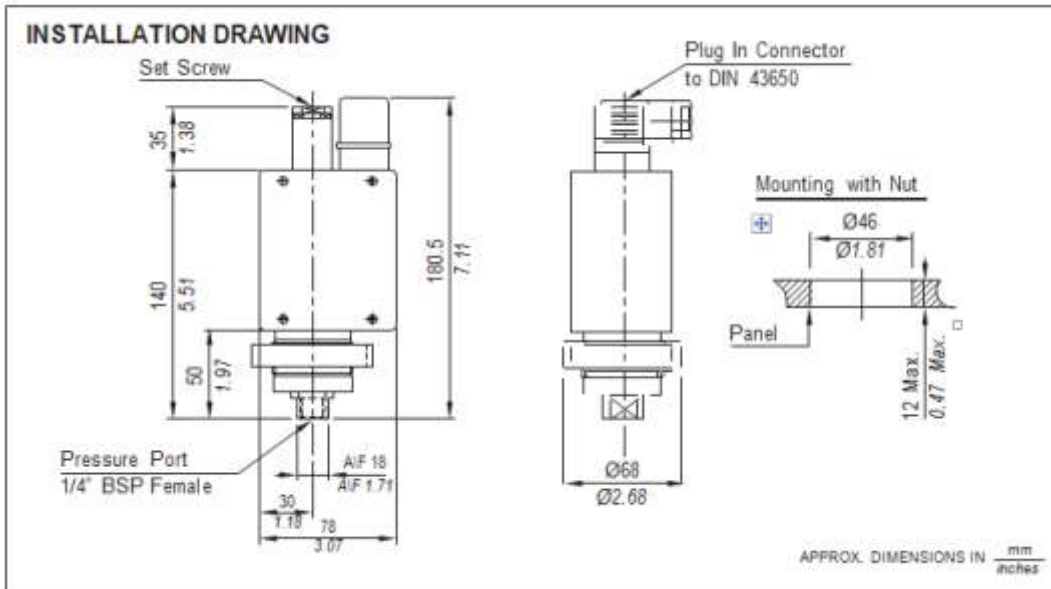

DT HIGH RANGE PRESSURE SWITCH

DT

HIGH RANGE PRESSURE SWITCH

General information:

DT series pressure switches have a cast aluminum enclosure (IP54) and are recommended for panel / line mounted hydraulic / pneumatic applications. The repeat accuracy is better than $\pm 2\%$ FSR. An electrical connector to DIN 43650 is provided for wiring. Pressure port is $\frac{1}{4}$ " BSPF standard.

Features:

- Robust construction
- 15 A switching possible (optional) Panel mounting
- Protective lock to avoid tampering (optional)
- Electrical rating : 5A,250VAC;0.2A,250VDC(RES.) (optionally 15 A, 250 VA C)

Some Applications : Used in high pressure power packs, press application, space and defence, etc.

Range Selection Table

Range Code	Range (rising pressure) bar (psi)	*Approximate Maximum Differential bar (psi)	Maximum Working Pressure bar (psi)
10	1 - 10 (14.50 - 145.04)	1 (14.50)	15 (217.71)
15	2 - 15 (29.00 - 217.71)	2 (29.00)	15 (217.71)

*differential rises with setpoint (Graphs available on request)

How to order DT high range pressure switches.

Group 1	Group 2	Group 3	Group 4	Group 5	Group 6
Model	Range Code	Microswitch	Wetted Parts	Protective Lock	
DT - High Range Pressure Switch	Please select as per range code table	C - rated at 5A, 250 VAC (res.) H - rated at 15A, 250 VAC (res.)	S - Standard	U - without any lock P - with a protective lock	Reserved for non standard modifications. Code will be given by company

eg. A hydraulic pressure switch, pressure range from 1 to 10 bar, with a standard 5 A,250 VAC microswitch, standard wetted parts and a protective lock shall be specified by

Group 1	Group 2	Group 3	Group 4	Group 5	Group 6
DT	10	C	S	P	-

Please specify full model number to avoid ambiguity. If only the first two groups are specified while ordering, pressure switches without a protective lock & with standard wetted parts will be supplied.

Authorised Dealer

NK Instruments Pvt. Ltd.

B-501/504, 5th floor, Raunak Arcade, Near THC Hospital, Gokhale Road, Naupada, Thane(W) 400602. Maharashtra INDIA
E-Mail: sales@nkinstruments.com
Skype: nitinkelkarskype

Telefax Nos.: 91-22-25301330 / 31 / 32
Web: http://www.nkinstruments.com
Gtalk: nkinstruments2006