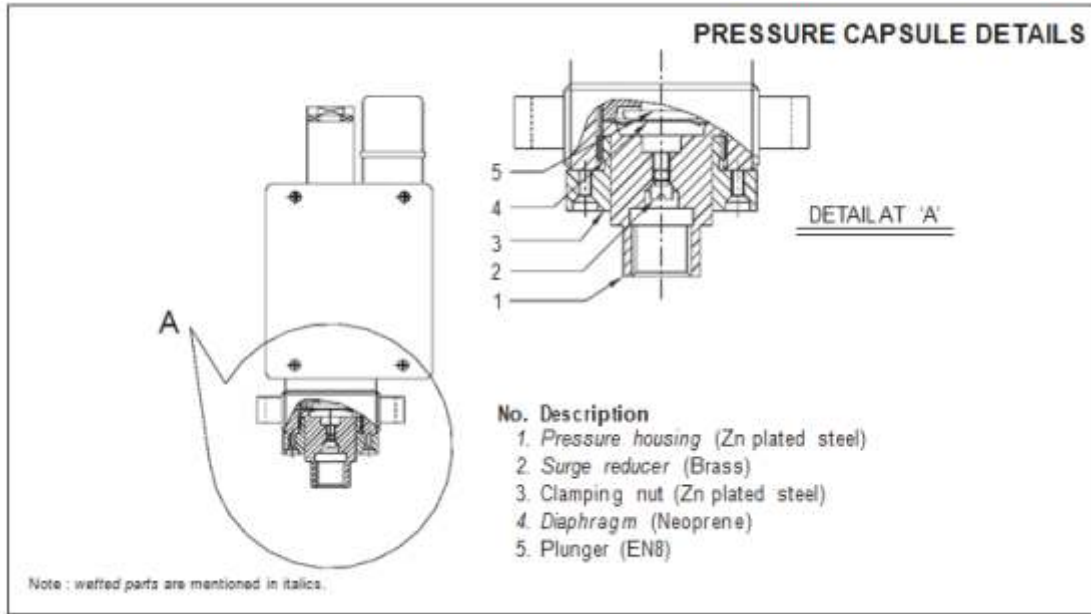

DT HIGH RANGE PRESSURE SWITCH

DT

HIGH RANGE PRESSURE SWITCH

General information:

DT series pressure switches have a cast aluminum enclosure (IP54) and are recommended for panel / line mounted hydraulic / pneumatic applications. The repeat accuracy is better than $\pm 2\%$ FSR. An electrical connector to DIN 43650 is provided for wiring. Pressure port is $\frac{1}{4}$ " BSPF standard.

Features:

- Robust construction
- 15 A switching possible (optional) Panel mounting
- Protective lock to avoid tampering (optional)
- Electrical rating : 5A,250VAC;0.2A,250VDC(RES.) (optionally 15 A, 250 VA C)

Some Applications : Used in high pressure power packs, press application, space and defence, etc.

Range Selection Table

Range Code	Range (rising pressure) bar (psi)	*Approximate Maximum Differential bar (psi)	Maximum Working Pressure bar (psi)
10	1 - 10 (14.50 - 145.04)	1 (14.50)	15 (217.71)
15	2 - 15 (29.00 - 217.71)	2 (29.00)	15 (217.71)

*differential rises with setpoint (Graphs available on request)

How to order DT high range pressure switches.

Group 1	Group 2	Group 3	Group 4	Group 5	Group 6
Model	Range Code	Microswitch	Wetted Parts	Protective Lock	
DT - High Range Pressure Switch	Please select as per range code table	C - rated at 5A, 250 VAC (res.) H - rated at 15A, 250 VAC (res.)	S - Standard	U - without any lock P - with a protective lock	Reserved for non standard modifications. Code will be given by company

eg. A hydraulic pressure switch, pressure range from 1 to 10 bar, with a standard 5 A,250 VAC microswitch, standard wetted parts and a protective lock shall be specified by

Group 1	Group 2	Group 3	Group 4	Group 5	Group 6
DT	10	C	S	P	-

Please specify full model number to avoid ambiguity. If only the first two groups are specified while ordering, pressure switches without a protective lock & with standard wetted parts will be supplied.

Authorised Dealer

NK Instruments Pvt. Ltd.

B-501/504, 5th floor, Raunak Arcade, Near THC Hospital, Gokhale Road, Naupada, Thane(W) 400602. Maharashtra INDIA
E-Mail: sales@nkinstruments.com
Skype: nitinkelkarskype

Telefax Nos.: 91-22-25301330 / 31 / 32
Web: http://www.nkinstruments.com
Gtalk: nkinstruments2006